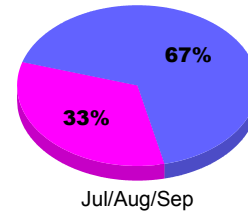

Membership Results
2011-2012

Membership
2010-2011

Month	Net Memb Goal	Actual New Memb	Actual Dropped Memb	Gain/Loss of Memb	Gain/Loss of Memb
Jul/Aug/Sep		81	-50	31	-10
Totals		81	-50	31	-10

Membership Results 2011-2012

Goal, New, Dropped, Gain/Loss

Comparison of Membership Gain/Loss

Current Year Compared to the Previous Year

Gender Comparison 2011-2012

Male Female