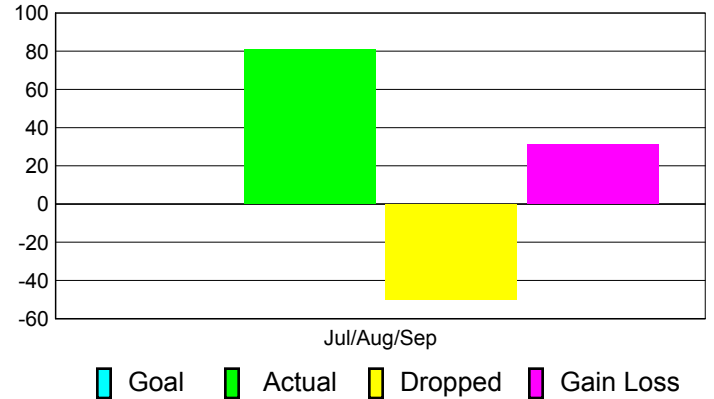

Membership Results 2011-2012

Goal, New, Dropped, Gain/Loss